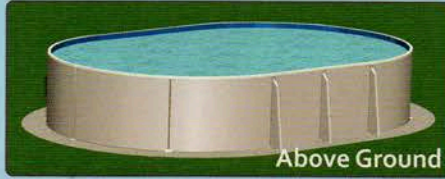

Versatile range will fit any backyard

Whether you chose an above, semi in ground or in ground installation, the Optimum will enhance your home, your backyard, and the pleasure you and your family will find for years to come. There is simply no pool that is as affordable and versatile as the Optimum pool.

Oval