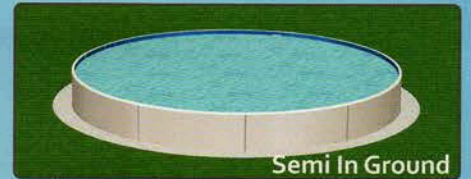

The summer is yours to discover with a new refreshing lifestyle...right in your own backyard

Versatile range will fit any backyard

Whether you chose an above, semi in ground or in ground installation, the Optimum will enhance your home, your backyard, and the pleasure you and your family will find for years to come. There is simply no pool that is as affordable and versatile as the Optimum pool.

Round

Advanced Construction

Not only does the Optimum yield a considerably higher strength than the competition, it is welded with higher grade alloys and standards.

It is made strong using aerospace engineering technology and the finest marine grade materials.

Environmentally safe 3M water based adhesive, complete coverage

Thermal insulation retains heat, reduces costs

High strength aluminum alloy

Easy Assembly

Wall Panels locked together with high grade 6063-T5 aluminum splines

Oval Pool sizes

- 16' x 24'
- 16' x 32'
- 18' x 34'

Round Pool Sizes

- 16'
- 18'
- 24'
- 27'