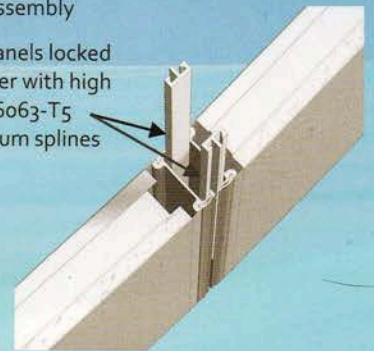

Environmentally safe 3M water based adhesive, complete coverage

Thermal insulation retains heat, reduces costs

High strength aluminum alloy

Easy Assembly

Wall Panels locked together with high grade 6063-T5 aluminum splines

Oval Pool sizes

- 16' x 24'
- 16' x 32'
- 18' x 34'

Round Pool Sizes

- 16'
- 18'
- 24'
- 27'